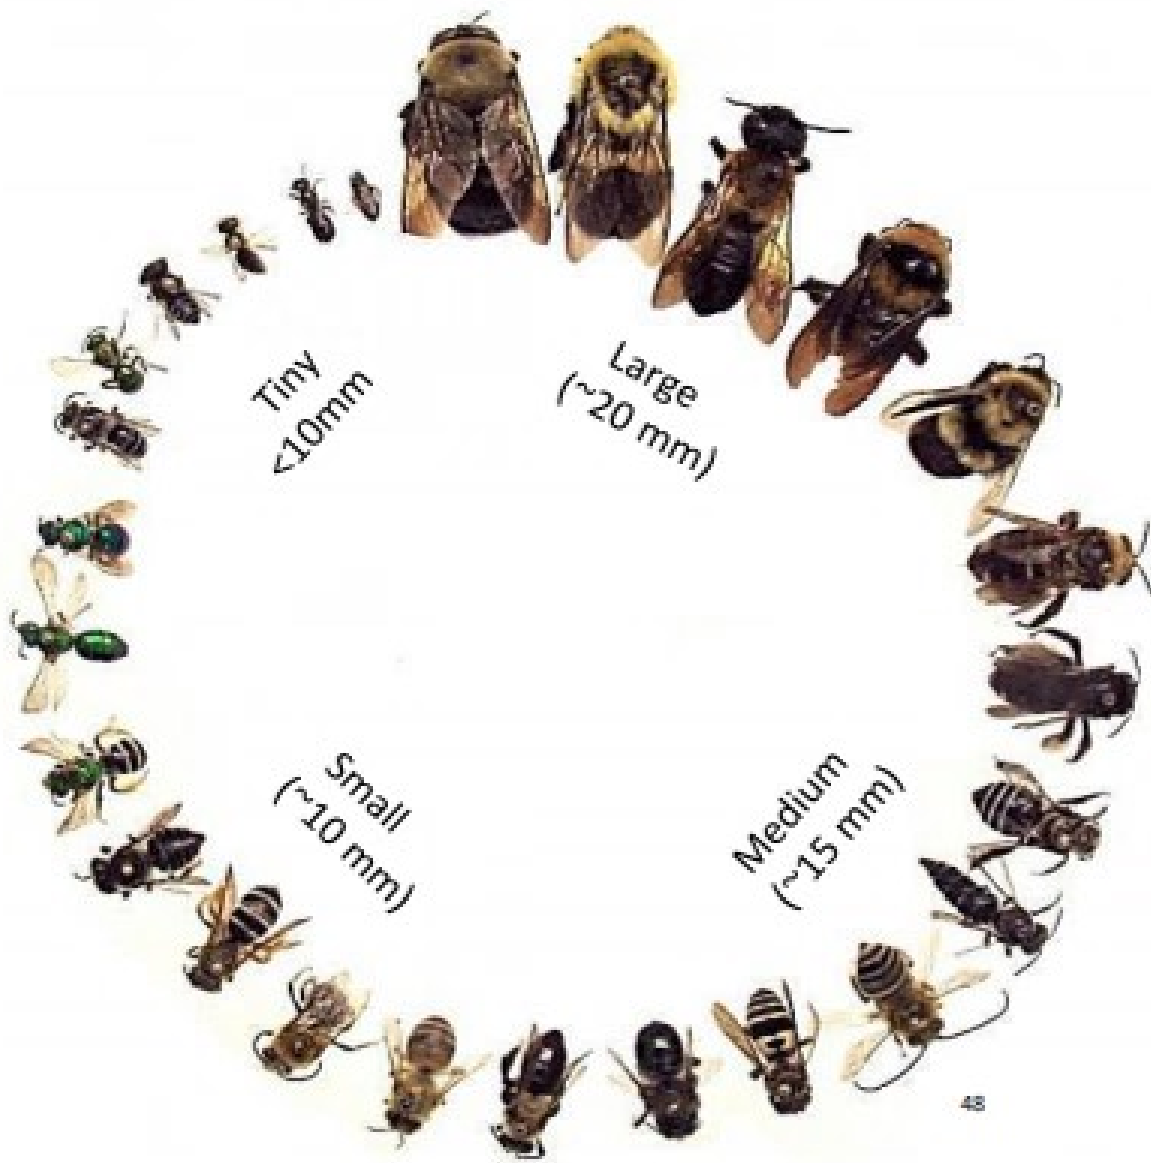

APPROXIMATE SIZES & SHAPES OF BEES

Bombiform

Euceriform

Megachiliform

Apiform

Hylaeiform

Andreniform

Epeoliform

Photos: 1-2,6, 9-10, 17 Laurel Treviño, 3-4 Commons.wikimedia.org, 5 Sergio Jansen Gonzalez, 7, 45-46 S Urquhart, 8 Max Westby, 11 David Cappaert, 12-13 Charles Schurch Lewallen, 14 Wikimedia.gnu.org, 15, 25 Bob Peterson, 16, 23 Sean McCann, 18 Hadel Go, 19 Steve Nanz, 20 Alain C., 21 Sarah Cusser, 22 Tom Van Devender, 24, 44, 48 T'ai H. Raulston, 26 Elizabeth Sellers, 27 Sam Droege, 28 Wikimedia, 29, 38 USGS Native Bee Lab, 30 Andrew Redding, 31 & 40 John Ascher, 32 Jim McCulloch, 33 Sarah Cristopherson, 34 Jerry Friedman, 35 Steve Nanz, 36 Ashley Jacobs, 37 Owen McNamara, 39 Ricardo Ayala, 41 Sankax/flickr, 42 Laurence Packer, 43 Hannah Sutton, 47 Lynette Schimming