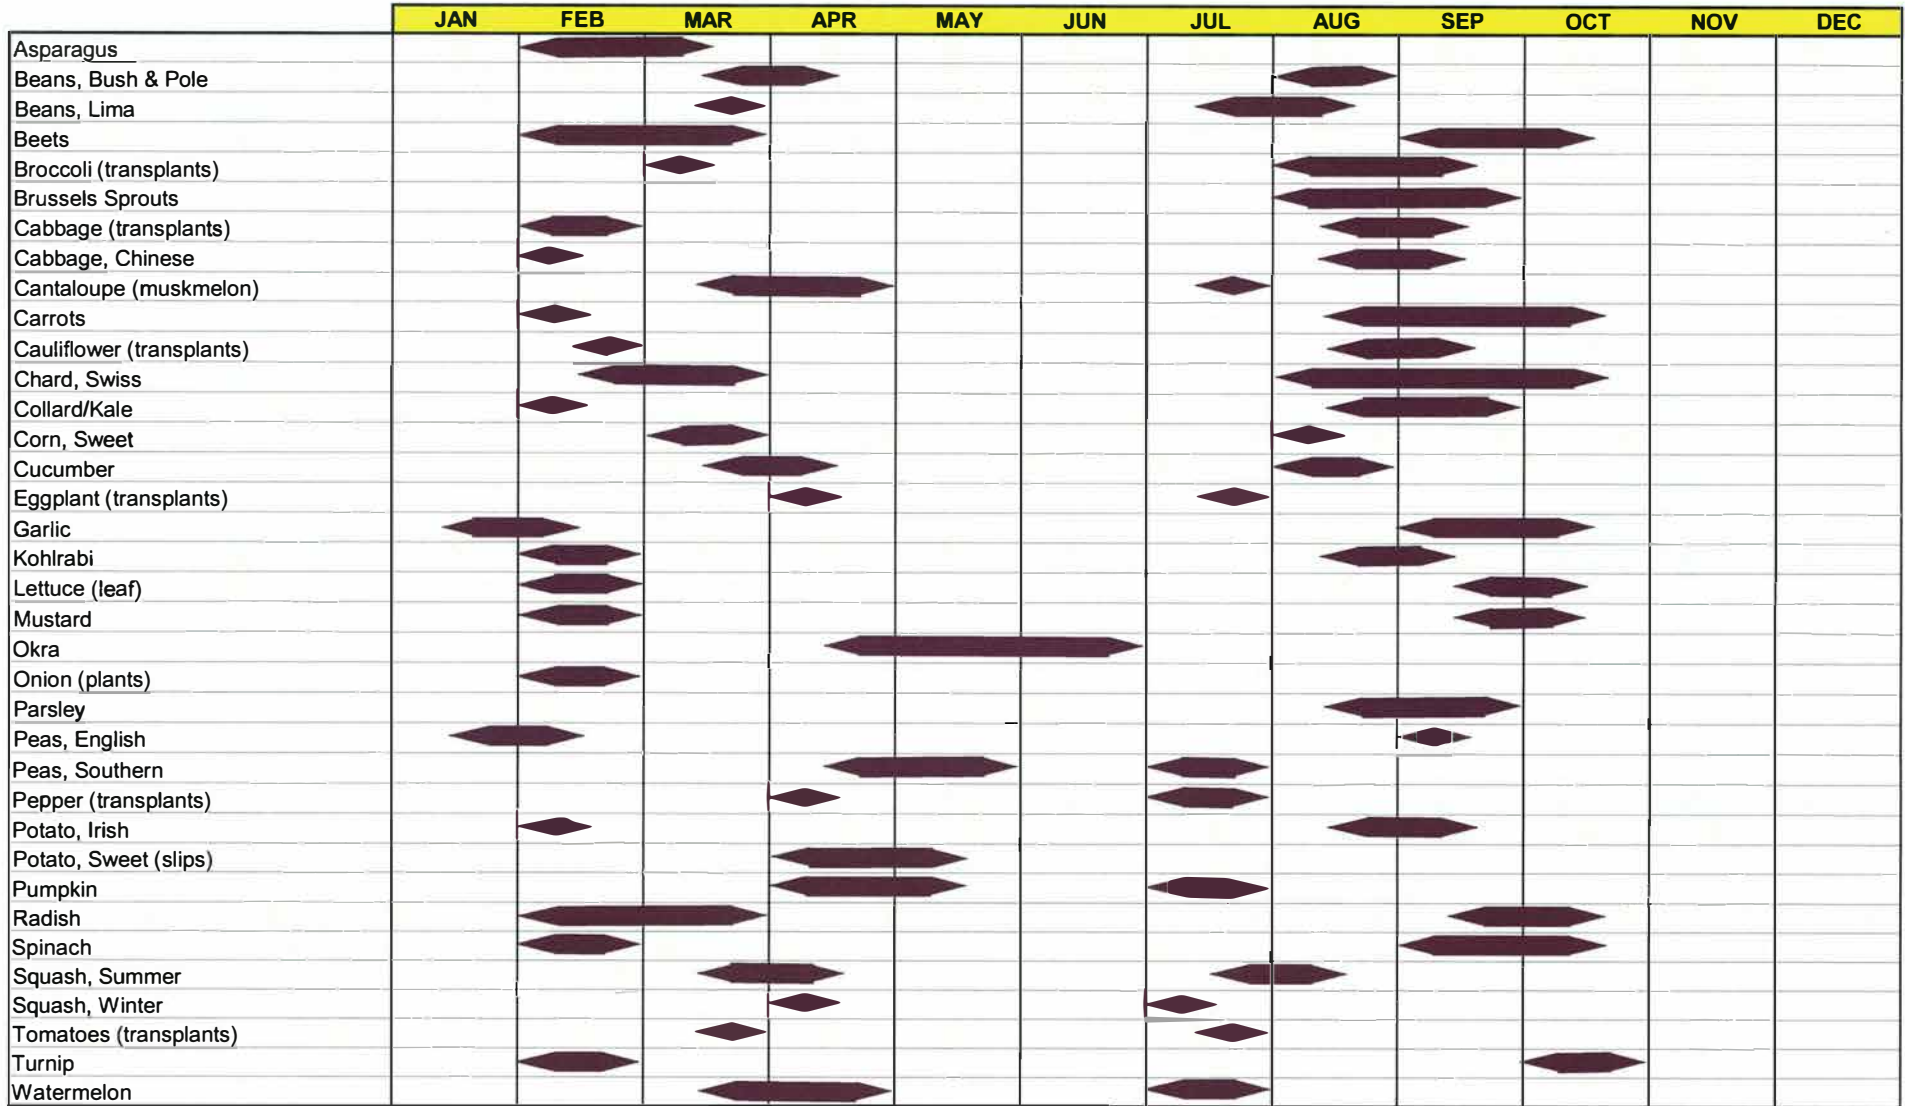

Vegetable Garden Planting Guide

for the Longview Area

██████████ = optimal time to plant outdoors
 Plant seed unless otherwise noted

◆ ◆ = marginal planting time

Average last spring freeze date 3/15 - Average first fall freeze date 11/15