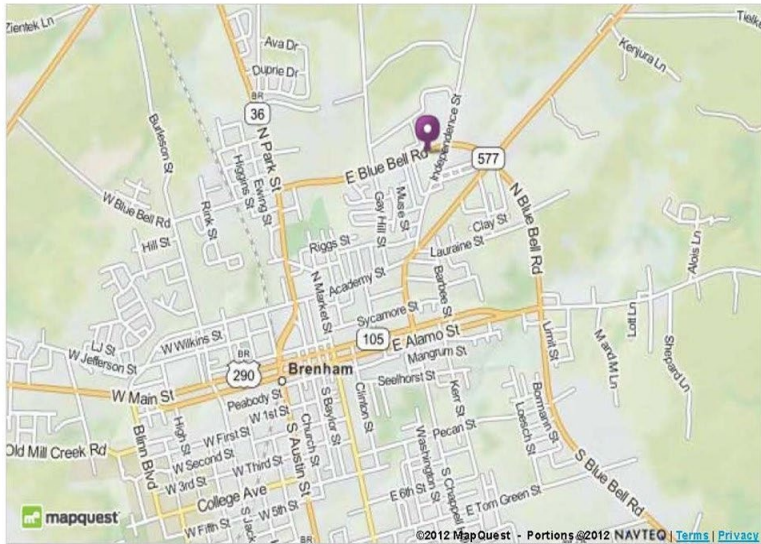

**Washington County Expo  
Event Center  
1305 E Blue Bell Rd  
Brenham, Texas 77833  
(979) 277-6212**

**Driving Directions:**

**From Houston:**

Take US-290W toward Austin. Take FM-577 (Blue Bell Road) toward State HWY 105. Stay straight through HWY 105 intersection on FM-577. Turn right in the Washington County Annex parking lot. Additional parking available on gravel parking lot on west side (left).

**From Austin:**

Take US-290 E toward Houston. Turn left onto TX-36 North. Turn right onto FM 577 (Blue Bell Road). Turn left in the Washington County Annex parking lot. Additional parking available on gravel parking lot on west side (left).